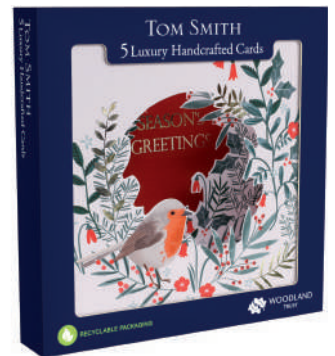

Kraft substrate

XANTB510B°

ALL IS CALM BOTTLE BAG

Holographic foil finish on uncoated board

XAMTB504B°

Sending Christmas wishes

Recyclable cards

The Trussell Trust Reg. Charity in England & Wales (Registered charity no. 1110522), Scotland (Registered charity no. SC044246) Reg. Ltd. Co. in England & Wales (5434524). The Woodland Trust Reg. Charity in England & Wales (Registered charity no. 294344), Scotland (Registered charity no. SC038885).

5 LUXURY HANDMADE CARDS

LUXURY HANDMADE WINTER GARDEN CARDS

Gold foil layered card

XAPT1304

LUXURY HANDMADE NORDIC KRAFT CARDS

Kraft substrate layered card

XAPT1302

5 LUXURY HANDMADE CARDS