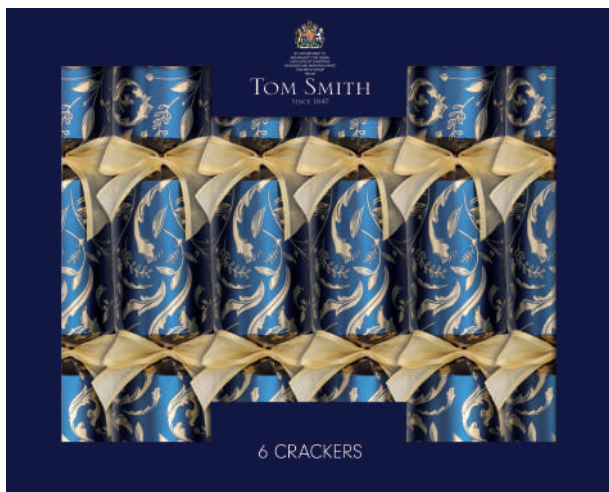

SIGNATURE CRACKERS 6 X 14" WIDE BARREL

CONTENTS FOR

XAPTS2902

XAPTS2903

XAPTS2902